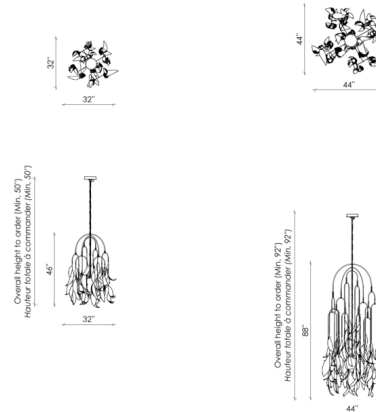

### Description

The Saule Pendant offers the tranquil beauty of the natural world with an elegant silhouette recalling the curving branches of a willow tree. A cascade of hand-formed brass leaves are suspended from a mobile-like structure, which will gently move in the breeze like leaves on a tree. The leaves surround a pink glass globe with an integrated Warm Dim LED (2700K to 2200K) to provide soft, warm illumination while accenting the reflections and shadows of the brass leaves. The chain length is not adjustable and is specified to order in 3 inch increments up to 120 inches maximum.

### Specifications

COLOR . . . . . Pink  
 BODY FINISH . . . . . Aged Brass  
 WATTAGE . . . . . 10W  
 DIMMER . . . . . Standard 120V  
 DIMENSIONS . . . . . 44"W x 88"H x 44"D  
 INTEGRATED LED MODULE . . . . . 1 x LED/10W/120V LED  
 COUNTRY OF ORIGIN . . . . . Canada

### Technical Information

LAMP COLOR . . . . . 2700K Warm Dim  
 LUMENS/WATT . . . . . 60.00  
 LUMINOUS FLUX . . . . . 600 lumens

Shown in aged brass / pink

Notes:

CLICK TO VIEW PRODUCT