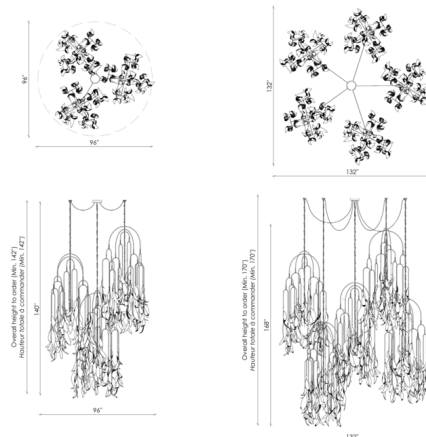

Shown in aged brass / pink

CLICK TO VIEW PRODUCT

Notes: