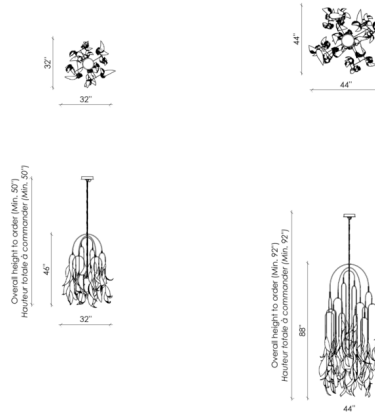

Description

The Saule Pendant offers the tranquil beauty of the natural world with an elegant silhouette recalling the curving branches of a willow tree. A cascade of hand-formed brass leaves are suspended from a mobile-like structure, which will gently move in the breeze like leaves on a tree. The leaves surround a pink glass globe with an integrated Warm Dim LED (2700K to 2200K) to provide soft, warm illumination while accenting the reflections and shadows of the brass leaves. The chain length is not adjustable and is specified to order in 3 inch increments up to 120 inches maximum.

Specifications

COLOR Pink
 BODY FINISH Aged Brass
 WATTAGE 10W
 DIMMER Standard 120V
 DIMENSIONS 32"W x 46"H x 32"D
 INTEGRATED LED MODULE 1 x LED/10W/120V LED
 COUNTRY OF ORIGIN Canada

Technical Information

LAMP COLOR 2700K Warm Dim
 LUMENS/WATT 60.00
 LUMINOUS FLUX 600 lumens

Shown in aged brass / pink

CLICK TO VIEW PRODUCT

Notes: