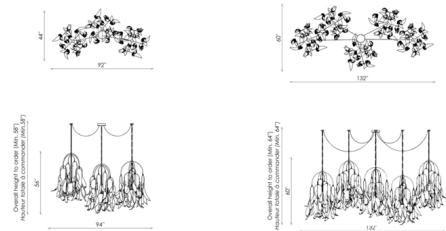

Description

The Saule Linear Multi Light Pendant offers the tranquil beauty of the natural world with an elegant silhouette recalling the curving branches of a willow tree. A cascade of hand-formed brass leaves are suspended from a mobile-like structure, which will gently move in the breeze like leaves on a tree. The leaves surround pink glass globes with integrated Warm Dim LED (2700K to 2200K) to provide soft, warm illumination while accenting the reflections and shadows of the brass leaves. The chain length is not adjustable and is specified to order in 3 inch increments up to 120 inches maximum.

Shown in aged brass / pink

Specifications

COLOR Pink
 BODY FINISH Aged Brass
 WATTAGE 15W
 DIMMER Standard 120V
 DIMENSIONS 92"W x 56"H x 44"D
 INTEGRATED LED MODULE 3 x LED/5W/120V LED
 COUNTRY OF ORIGIN United States