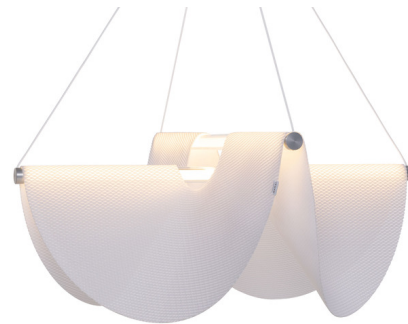

## Drape Pendant By Moooi

### Description

The Drape Pendant features a 3D-knitted polyester fabric shade draped over glass LED tube lights. The shade is naturally shaped by gravity for a free-flowing and elegant but minimalist look. The tubes house LED light sources which direct light in all directions. Dimmable only with Moooi Wireless Wall Switch, sold separately.

Shown in white / white

### Specifications

COLOR	White
BODY FINISH	White
WATTAGE	30W
DIMMER	N/A
DIMENSIONS	30.7"W x 35.8"H x 30.7"D
INTEGRATED LED MODULE	1 x LED/30W/120-230V LED