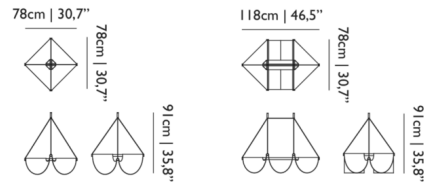

### Specifications

COLOR	White
BODY FINISH	White
WATTAGE	30W
DIMMER	N/A
DIMENSIONS	30.7"W x 35.8"H x 30.7"D
INTEGRATED LED MODULE	1 x LED/30W/120-230V LED