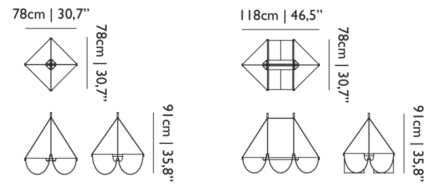

### Specifications

COLOR	White
BODY FINISH	White
WATTAGE	30W
DIMMER	N/A
DIMENSIONS	30.7"W x 35.8"H x 30.7"D
INTEGRATED LED MODULE	1 x LED/30W/120-230V LED