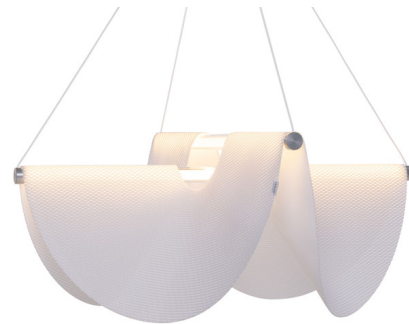

## Drape Pendant By Moooi

### Description

The Drape Pendant features a 3D-knitted polyester fabric shade draped over glass LED tube lights. The shade is naturally shaped by gravity for a free-flowing and elegant but minimalist look. The tubes house LED light sources which direct light in all directions. Dimmable only with Moooi Wireless Wall Switch, sold separately.

Shown in white / white

### Specifications

COLOR	White
BODY FINISH	White
WATTAGE	30W
DIMMER	N/A
DIMENSIONS	30.7"W x 35.8"H x 30.7"D
INTEGRATED LED MODULE	1 x LED/30W/120-230V LED