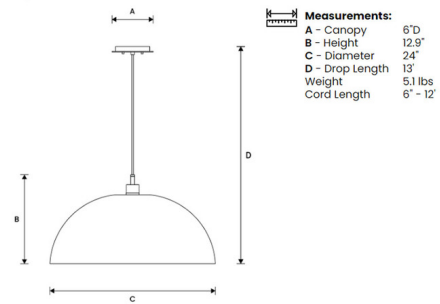

Shown in antique brass / black / gold

Specifications

COLOR	Black / Gold
BODY FINISH	Antique Brass
WATTAGE	6W
DIMMER	Standard 120V
DIMENSIONS	24"W x 12.9"H
BULB NOT INCLUDED	1 x Edison Globe/Medium (E26)/6W/120V LED
OTHER BULB OPTIONS	A19/Medium (E26)/100W/120V Incandescent A19/Medium (E26)/9W/120V LED Edison Globe/Medium (E26)/100W/120V Incandescent Edison Globe/Medium (E26)/9W/120V LED Edison ST-Shape/Medium (E26)/100W/120V Incandescent Edison ST-Shape/Medium (E26)/9W/120V LED Edison Tube/Medium (E26)/100W/120V Incandescent Edison Tube/Medium (E26)/9W/120V LED

Technical Information

PRODUCT DIMENSIONS	Adjustable Cable Length: 120"
LAMP COLOR	3000K
LUMENS/WATT	120.00
LUMINOUS FLUX	720 lumens

Specifications

CLICK TO VIEW PRODUCT

Notes: