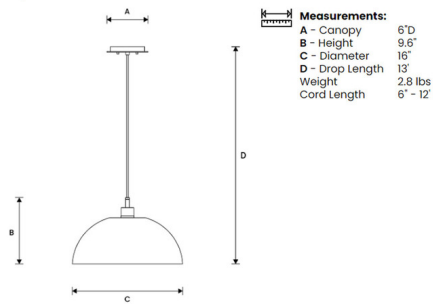

Specifications

CLICK TO VIEW PRODUCT

Notes: