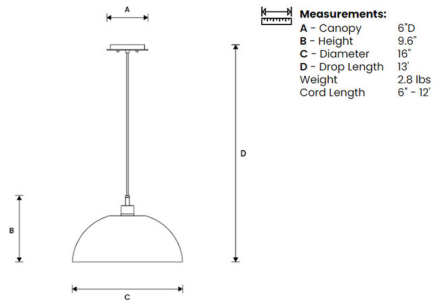

Shown in matte black / white / gold

Specifications

COLOR	White / Gold
BODY FINISH	Matte Black
WATTAGE	6W
DIMMER	Standard 120V
DIMENSIONS	16"W x 9.6"H
BULB NOT INCLUDED	1 x Edison ST-Shape/Medium (E26)/6W/120V LED
OTHER BULB OPTIONS	A19/Medium (E26)/100W/120V Incandescent A19/Medium (E26)/9W/120V LED Edison Globe/Medium (E26)/100W/120V Incandescent Edison Globe/Medium (E26)/9W/120V LED Edison ST-Shape/Medium (E26)/100W/120V Incandescent Edison ST-Shape/Medium (E26)/9W/120V LED Edison Tube/Medium (E26)/100W/120V Incandescent Edison Tube/Medium (E26)/9W/120V LED

Technical Information

PRODUCT DIMENSIONS	Adjustable Cable Length: 120"
LAMP COLOR	3000K
LUMENS/WATT	120.00
LUMINOUS FLUX	720 lumens

Specifications

CLICK TO VIEW PRODUCT

Notes: