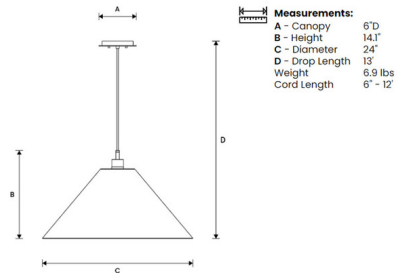

Specifications

CLICK TO VIEW PRODUCT

Notes: