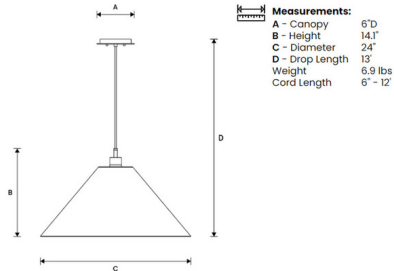

Specifications

COLOR	Black / Gold
BODY FINISH	Antique Brass
WATTAGE	6W
DIMMER	Standard 120V
DIMENSIONS	24"W x 14.1"H
BULB NOT INCLUDED	1 x Edison Globe/Medium (E26)/6W/120V LED
OTHER BULB OPTIONS	A19/Medium (E26)/100W/120V Incandescent A19/Medium (E26)/9W/120V LED Edison Globe/Medium (E26)/100W/120V Incandescent Edison Globe/Medium (E26)/9W/120V LED Edison ST-Shape/Medium (E26)/100W/120V Incandescent Edison ST-Shape/Medium (E26)/9W/120V LED Edison Tube/Medium (E26)/100W/120V Incandescent Edison Tube/Medium (E26)/9W/120V LED

Technical Information

PRODUCT DIMENSIONS	Adjustable Cable Length: 120"
LAMP COLOR	3000K
LUMENS/WATT	120.00
LUMINOUS FLUX	720 lumens

Shown in antique brass / black / gold

Specifications

CLICK TO VIEW PRODUCT