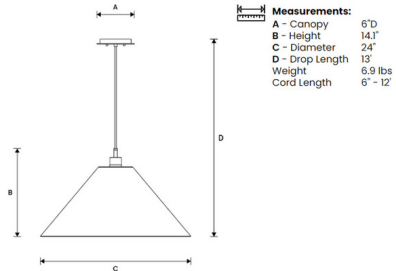

Specifications

CLICK TO VIEW PRODUCT

Notes: