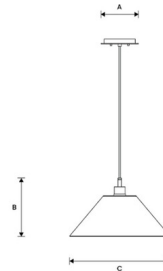

Specifications

COLOR White / Gold
BODY FINISH Matte Black
WATTAGE 6W
DIMMER Standard 120V
DIMENSIONS 16"W x 9.3"H
BULB NOT INCLUDED 1 x Edison ST-Shape/Medium (E26)/6W/120V LED
OTHER BULB OPTIONS A19/Medium (E26)/100W/120V Incandescent
A19/Medium (E26)/9W/120V LED
Edison Globe/Medium (E26)/100W/120V Incandescent
Edison Globe/Medium (E26)/9W/120V LED
Edison ST-Shape/Medium (E26)/100W/120V Incandescent
Edison ST-Shape/Medium (E26)/9W/120V LED
Edison Tube/Medium (E26)/100W/120V Incandescent
Edison Tube/Medium (E26)/9W/120V LED

Technical Information

PRODUCT DIMENSIONS Adjustable Cable Length: 120"
LAMP COLOR 3000K
LUMENS/WATT 120.00
LUMINOUS FLUX 720 lumens

Shown in matte black / white / gold

Specifications

Measurements:	
A - Canopy	6"D
B - Height	9.3"
C - Diameter	16"
D - Drop Length	13"
Weight	2.8 lbs
Cord Length	6' - 12'