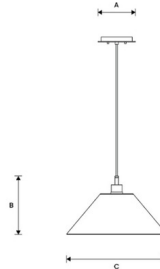

Specifications

COLOR White / Gold
BODY FINISH Matte Black
WATTAGE 6W
DIMMER Standard 120V
DIMENSIONS 16"W x 9.3"H
BULB NOT INCLUDED 1 x Edison ST-Shape/Medium (E26)/6W/120V LED
OTHER BULB OPTIONS A19/Medium (E26)/100W/120V Incandescent
A19/Medium (E26)/9W/120V LED
Edison Globe/Medium (E26)/100W/120V Incandescent
Edison Globe/Medium (E26)/9W/120V LED
Edison ST-Shape/Medium (E26)/100W/120V Incandescent
Edison ST-Shape/Medium (E26)/9W/120V LED
Edison Tube/Medium (E26)/100W/120V Incandescent
Edison Tube/Medium (E26)/9W/120V LED

Technical Information

PRODUCT DIMENSIONS Adjustable Cable Length: 120"
LAMP COLOR 3000K
LUMENS/WATT 120.00
LUMINOUS FLUX 720 lumens

Shown in matte black / white / gold

Specifications

Measurements:	
A - Canopy	6"D
B - Height	9.3"
C - Diameter	16"
D - Drop Length	13"
Weight	2.8 lbs
Cord Length	6' - 12'