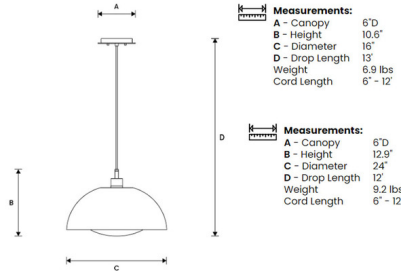

Specifications

CLICK TO VIEW PRODUCT

Notes: