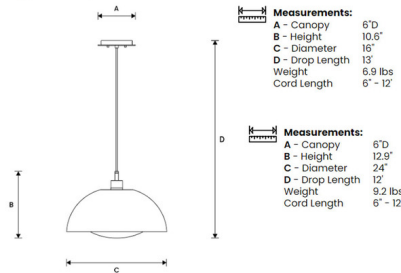

Specifications

CLICK TO VIEW PRODUCT

Notes: