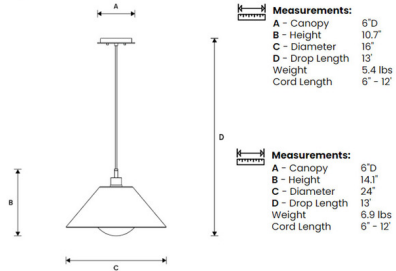

Shown in satin nickel / brass / white lining / clear glass

Specifications

COLOR	Brass / White Lining / Clear Glass
BODY FINISH	Satin Nickel
WATTAGE	6W
DIMMER	Standard 120V
DIMENSIONS	16"W x 10.7"H
BULB NOT INCLUDED	1 x Edison Tube/Medium (E26)/6W/120V LED
OTHER BULB OPTIONS	1 x A19/Medium (E26)/100W/120V Incandescent 1 x A19/Medium (E26)/9W/120V LED 1 x Edison Globe/Medium (E26)/100W/120V Incandescent 1 x Edison Globe/Medium (E26)/9W/120V LED 1 x Edison ST-Shape/Medium (E26)/100W/120V Incandescent 1 x Edison ST-Shape/Medium (E26)/9W/120V LED 1 x Edison Tube/Medium (E26)/100W/120V Incandescent 1 x Edison Tube/Medium (E26)/9W/120V LED

Technical Information

PRODUCT DIMENSIONS	Adjustable Cable Length: 120"
LAMP COLOR	3000K
LUMENS/WATT	120.00
LUMINOUS FLUX	720 lumens

Specifications

CLICK TO VIEW PRODUCT

Notes: