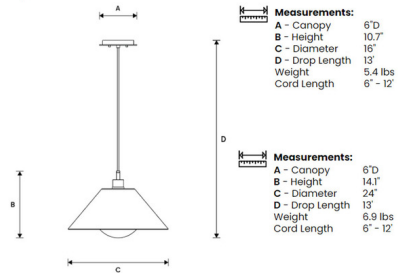

Specifications

- COLOR Brass / White Lining / Clear Glass
- BODY FINISH Satin Nickel
- WATTAGE 6W
- DIMMER Standard 120V
- DIMENSIONS 16"W x 10.7"H
- BULB NOT INCLUDED 1 x Edison Tube/Medium (E26)/6W/120V LED
- OTHER BULB OPTIONS 1 x A19/Medium (E26)/100W/120V Incandescent
 1 x A19/Medium (E26)/9W/120V LED
 1 x Edison Globe/Medium (E26)/100W/120V Incandescent
 1 x Edison Globe/Medium (E26)/9W/120V LED
 1 x Edison ST-Shape/Medium (E26)/100W/120V Incandescent
 1 x Edison ST-Shape/Medium (E26)/9W/120V LED
 1 x Edison Tube/Medium (E26)/100W/120V Incandescent
 1 x Edison Tube/Medium (E26)/9W/120V LED

Technical Information

- PRODUCT DIMENSIONS Adjustable Cable Length: 120"
- LAMP COLOR 3000K
- LUMENS/WATT 120.00
- LUMINOUS FLUX 720 lumens

Shown in satin nickel / brass / white lining / clear glass

Specifications