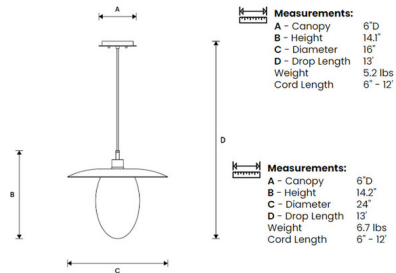

Specifications

COLOR	Brass / White Lining / Clear Glass
BODY FINISH	Satin Nickel
WATTAGE	6W
DIMMER	Standard 120V
DIMENSIONS	16"W x 14.1"H
BULB NOT INCLUDED	1 x Edison Tube/Medium (E26)/6W/120V LED
OTHER BULB OPTIONS	A19/Medium (E26)/100W/120V Incandescent A19/Medium (E26)/9W/120V LED Edison Globe/Medium (E26)/100W/120V Incandescent Edison Globe/Medium (E26)/9W/120V LED Edison ST-Shape/Medium (E26)/100W/120V Incandescent Edison ST-Shape/Medium (E26)/9W/120V LED Edison Tube/Medium (E26)/100W/120V Incandescent

Technical Information

PRODUCT DIMENSIONS	Adjustable Cable Length: 120"
LAMP COLOR	3000K
LUMENS/WATT	120.00
LUMINOUS FLUX	720 lumens

Shown in satin nickel / brass / white lining / clear glass

Specifications