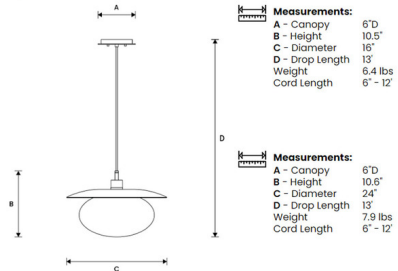

Specifications