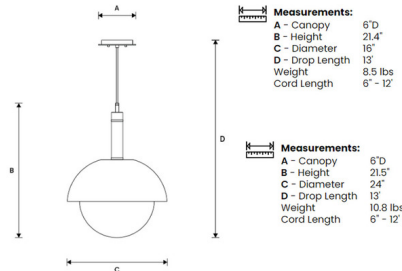

Shown in satin nickel / travertine / brass / white lining / clear glass

Specifications

COLOR	Brass / White Lining / Clear Glass
BODY FINISH	Satin Nickel / Travertine
WATTAGE	6W
DIMMER	Standard 120V
DIMENSIONS	16"W x 21.4"H
BULB NOT INCLUDED	1 x Edison Tube/Medium (E26)/6W/12V LED
OTHER BULB OPTIONS	A19/Medium (E26)/100W/120V Incandescent A19/Medium (E26)/9W/120V LED Edison Globe/Medium (E26)/100W/120V Incandescent Edison Globe/Medium (E26)/9W/120V LED Edison ST-Shape/Medium (E26)/100W/120V Incandescent Edison ST-Shape/Medium (E26)/9W/120V LED Edison Tube/Medium (E26)/100W/120V Incandescent Edison Tube/Medium (E26)/9W/120V LED

Technical Information

PRODUCT DIMENSIONS	Adjustable Cable Length: 120"
LAMP COLOR	3000K
LUMENS/WATT	120.00
LUMINOUS FLUX	720 lumens

Specifications

CLICK TO VIEW PRODUCT

Notes: