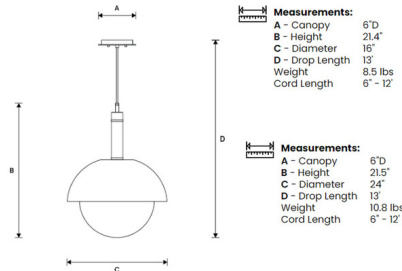

Shown in satin nickel / travertine / brass / white lining / clear glass

Specifications

COLOR	Brass / White Lining / Clear Glass
BODY FINISH	Satin Nickel / Travertine
WATTAGE	6W
DIMMER	Standard 120V
DIMENSIONS	16"W x 21.4"H
BULB NOT INCLUDED	1 x Edison Tube/Medium (E26)/100W/120V LED
OTHER BULB OPTIONS	A19/Medium (E26)/100W/120V Incandescent A19/Medium (E26)/9W/120V LED Edison Globe/Medium (E26)/100W/120V Incandescent Edison Globe/Medium (E26)/9W/120V LED Edison ST-Shape/Medium (E26)/100W/120V Incandescent Edison ST-Shape/Medium (E26)/9W/120V LED Edison Tube/Medium (E26)/100W/120V Incandescent Edison Tube/Medium (E26)/9W/120V LED

Technical Information

PRODUCT DIMENSIONS	Adjustable Cable Length: 120"
LAMP COLOR	3000K
LUMENS/WATT	120.00
LUMINOUS FLUX	720 lumens

Specifications

CLICK TO VIEW PRODUCT

Notes: