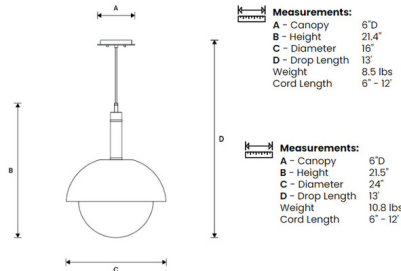

Shown in satin nickel / travertine / brass / white lining / clear glass

Specifications

COLOR	Brass / White Lining / Clear Glass
BODY FINISH	Satin Nickel / Travertine
WATTAGE	6W
DIMMER	Standard 120V
DIMENSIONS	16"W x 21.4"H
BULB NOT INCLUDED	1 x Edison Tube/Medium (E26)/6W/12V LED
OTHER BULB OPTIONS	A19/Medium (E26)/100W/120V Incandescent A19/Medium (E26)/9W/120V LED Edison Globe/Medium (E26)/100W/120V Incandescent Edison Globe/Medium (E26)/9W/120V LED Edison ST-Shape/Medium (E26)/100W/120V Incandescent Edison ST-Shape/Medium (E26)/9W/120V LED Edison Tube/Medium (E26)/100W/120V Incandescent Edison Tube/Medium (E26)/9W/120V LED

Technical Information

PRODUCT DIMENSIONS	Adjustable Cable Length: 120"
LAMP COLOR	3000K
LUMENS/WATT	120.00
LUMINOUS FLUX	720 lumens

Specifications

CLICK TO VIEW PRODUCT

Notes: