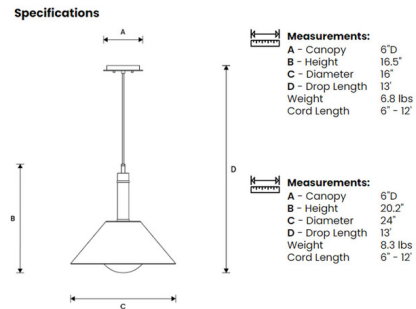

Specifications

- COLOR Black / Gold Lining / White Glass
- BODY FINISH Antique Brass / Black Marquina
- WATTAGE 6W
- DIMMER Standard 120V
- DIMENSIONS 16"W x 16.5"H
- BULB NOT INCLUDED 1 x Edison Globe/Medium (E26)/6W/120V LED
- OTHER BULB OPTIONS 1 x A19/Medium (E26)/100W/120V Incandescent
 1 x A19/Medium (E26)/9W/120V LED
 1 x Edison Globe/Medium (E26)/100W/120V Incandescent
 1 x Edison Globe/Medium (E26)/9W/120V LED
 1 x Edison ST-Shape/Medium (E26)/100W/120V Incandescent
 1 x Edison ST-Shape/Medium (E26)/9W/120V LED
 1 x Edison Tube/Medium (E26)/100W/120V Incandescent
 1 x Edison Tube/Medium (E26)/9W/120V LED

Technical Information

- PRODUCT DIMENSIONS Adjustable Cable Length: 120"
- LAMP COLOR 3000K
- LUMENS/WATT 120.00
- LUMINOUS FLUX 720 lumens

Shown in antique brass / black marquina / black / gold lining / white glass