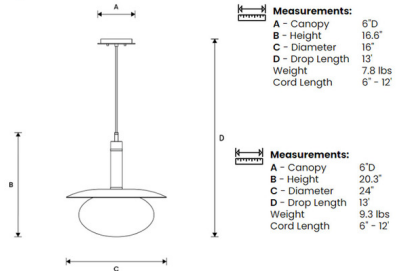

Shown in antique brass / travertine / black / gold lining / white glass

Specifications

COLOR	Black / Gold Lining / White Glass
BODY FINISH	Antique Brass / Travertine
WATTAGE	6W
DIMMER	Standard 120V
DIMENSIONS	16"W x 16.6"H
BULB NOT INCLUDED	1 x Edison Globe/Medium (E26)/6W/120V LED
OTHER BULB OPTIONS	A19/Medium (E26)/100W/120V Incandescent A19/Medium (E26)/9W/120V LED Edison Globe/Medium (E26)/100W/120V Incandescent

Technical Information

PRODUCT DIMENSIONS	Adjustable Cable Length: 120"
LAMP COLOR	3000K
LUMENS/WATT	120.00
LUMINOUS FLUX	720 lumens

Specifications

CLICK TO VIEW PRODUCT

Notes: