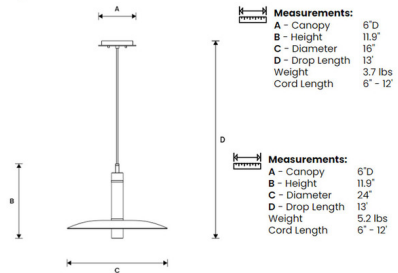

Specifications

CLICK TO VIEW PRODUCT

Notes: