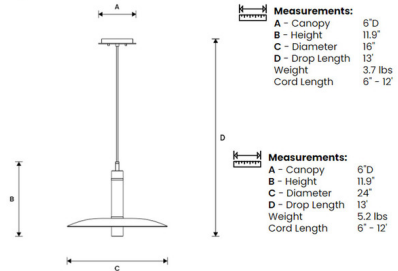

Specifications

COLOR	White / Gold
BODY FINISH	Matte Black / Travertine
WATTAGE	6W
DIMMER	Standard 120V
DIMENSIONS	16"W x 11.9"H
BULB NOT INCLUDED	1 x Edison ST-Shape/Medium (E26)/6W/120V LED
OTHER BULB OPTIONS	1 x A19/Medium (E26)/100W/120V Incandescent 1 x A19/Medium (E26)/9W/120V LED 1 x Edison Globe/Medium (E26)/100W/120V Incandescent 1 x Edison Globe/Medium (E26)/9W/120V LED 1 x Edison ST-Shape/Medium (E26)/100W/120V Incandescent 1 x Edison Tube/Medium (E26)/9W/120V LED 1 x Edison Tube/Medium (E26)/9W/12V LED

Technical Information

PRODUCT DIMENSIONS	Adjustable Cable Length: 120"
LAMP COLOR	3000K
LUMENS/WATT	120.00
LUMINOUS FLUX	720 lumens

Shown in matte black / travertine / white / gold

Specifications

CLICK TO VIEW PRODUCT