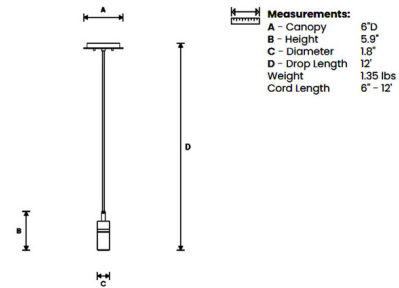

Specifications

CLICK TO VIEW PRODUCT

Notes: