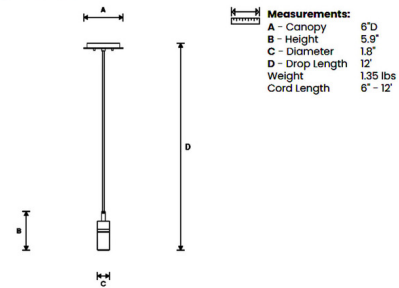

Shown in black / nickel

Specifications

COLOR	N/A
BODY FINISH	Black / Nickel
WATTAGE	6W
DIMMER	Standard 120V
DIMENSIONS	6"W x 5.9"H
BULB INCLUDED	1 x Edison Tube/Medium (E26)/6W/120V LED
OTHER BULB OPTIONS	A19/Medium (E26)/100W/120V Incandescent A19/Medium (E26)/9W/120V LED Edison Globe/Medium (E26)/100W/120V Incandescent Edison Globe/Medium (E26)/9W/120V LED Edison ST-Shape/Medium (E26)/100W/120V Incandescent Edison ST-Shape/Medium (E26)/9W/120V LED Edison Tube/Medium (E26)/100W/120V Incandescent

Technical Information

PRODUCT DIMENSIONS	Adjustable Cable Length: 120"
LAMP COLOR	3000K
LUMENS/WATT	120.00
LUMINOUS FLUX	720 lumens

Specifications

CLICK TO VIEW PRODUCT

Notes: