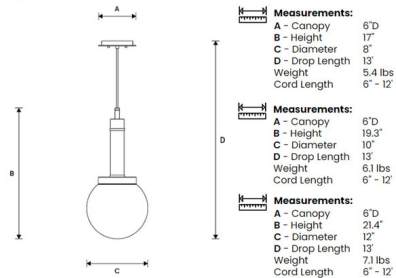

Specifications

COLOR	White
BODY FINISH	Antique Brass
WATTAGE	6W
DIMMER	Standard 120V
DIMENSIONS	8"W x 17"H
BULB NOT INCLUDED	1 x Edison Globe/Medium (E26)/6W/120V LED
OTHER BULB OPTIONS	A19/Medium (E26)/100W/120V Incandescent Edison Globe/Medium (E26)/9W/120V LED Edison Globe/Medium (E26)/100W/120V Incandescent Edison Globe/Medium (E26)/9W/120V LED Edison ST-Shape/Medium (E26)/100W/120V Incandescent Edison ST-Shape/Medium (E26)/9W/120V LED Edison Tube/Medium (E26)/100W/120V Incandescent Edison Tube/Medium (E26)/9W/120V LED

Technical Information

PRODUCT DIMENSIONS	Adjustable Cable length: 120"
LAMP COLOR	3000K
LUMENS/WATT	120.00
LUMINOUS FLUX	720 lumens

Shown in antique brass / white

Specifications

CLICK TO VIEW PRODUCT

Notes: