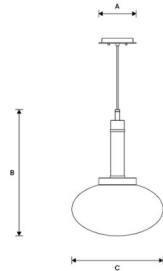

Specifications

COLOR White
BODY FINISH Antique Brass
WATTAGE 6W
DIMMER Standard 120V
DIMENSIONS 12"W x 16.9"H
BULB NOT INCLUDED 1 x Edison Globe/Medium (E26)/6W/120V LED
OTHER BULB OPTIONS A19/Medium (E26)/100W/120V Incandescent
A19/Medium (E26)/9W/120V LED
Edison Globe/Medium (E26)/100W/120V Incandescent
Edison Globe/Medium (E26)/9W/120V LED
Edison ST-Shape/Medium (E26)/100W/120V Incandescent
Edison ST-Shape/Medium (E26)/9W/120V LED
Edison Tube/Medium (E26)/100W/120V Incandescent
Edison Tube/Medium (E26)/9W/120V LED

Technical Information

PRODUCT DIMENSIONS Adjustable Cable Length: 120"
LAMP COLOR 3000K
LUMENS/WATT 120.00
LUMINOUS FLUX 720 lumens

Shown in antique brass / white

Specifications

Measurements:	
A - Canopy	6"D
B - Height	16.9"
C - Diameter	12"
D - Drop Length	13'
Weight	5.6 lbs
Cord Length	6' - 12'