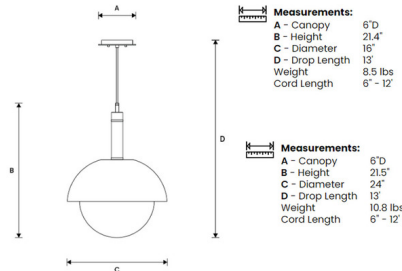

Shown in antique brass / black / gold lining / white glass

Specifications

COLOR	Black / Gold Lining / White Glass
BODY FINISH	Antique Brass
WATTAGE	6W
DIMMER	Standard 120V
DIMENSIONS	16"W x 21.4"H
BULB NOT INCLUDED	1 x Edison Globe/Medium (E26)/6W/120V LED
OTHER BULB OPTIONS	A19/Medium (E26)/100W/120V Incandescent A19/Medium (E26)/9W/120V LED Edison Globe/Medium (E26)/100W/120V Incandescent Edison Globe/Medium (E26)/9W/120V LED Edison ST-Shape/Medium (E26)/100W/120V Incandescent Edison ST-Shape/Medium (E26)/9W/120V LED Edison Tube/Medium (E26)/100W/120V Incandescent Edison Tube/Medium (E26)/9W/120V LED

Technical Information

PRODUCT DIMENSIONS	Adjustable Cable Length: 120"
LAMP COLOR	3000K
LUMENS/WATT	120.00
LUMINOUS FLUX	720 lumens

Specifications

CLICK TO VIEW PRODUCT

Notes: