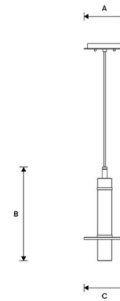

### Specifications

|                    |  |
|--------------------|--|
| COLOR              | Travertine   |
| BODY FINISH        | Antique Brass  |
| WATTAGE            | 6W   |
| DIMMER             | Standard 120V  |
| DIMENSIONS         | 5.3"W x 12"H   |
| BULB INCLUDED      | 1 x Edison Globe/Medium (E26)/6W/120V LED  |
| OTHER BULB OPTIONS | A19/Medium (E26)/100W/120V Incandescent<br>A19/Medium (E26)/9W/120V LED<br>Edison Globe/Medium (E26)/100W/120V Incandescent<br>Edison Globe/Medium (E26)/9W/120V LED<br>Edison ST-Shape/Medium (E26)/100W/120V Incandescent<br>Edison ST-Shape/Medium (E26)/9W/120V LED<br>Edison Tube/Medium (E26)/100W/120V Incandescent<br>Edison Tube/Medium (E26)/9W/120V LED |

### Technical Information

|                    |                               |
|--------------------|-------------------------------|
| PRODUCT DIMENSIONS | Adjustable Cable Length: 120" |
| LAMP COLOR         | 3000K                         |
| LUMENS/WATT        | 120.00                        |
| LUMINOUS FLUX      | 720 lumens                    |

### Specifications

|                      |          |
|----------------------|----------|
| <b>Measurements:</b> |          |
| A - Canopy           | 6"D      |
| B - Height           | 12"      |
| C - Diameter         | 5.3"     |
| D - Drop Length      | 13"      |
| Weight               | 3.3 lbs  |
| Cord Length          | 6" - 12" |