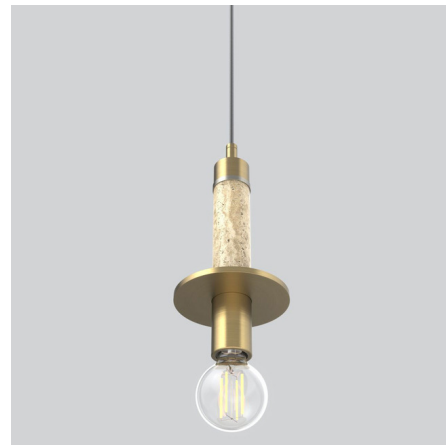

## Marfa Pendant By Viro Lighting

### Description

The Marfa Pendant brings a simplistic, industrial vibe to your interior space. The slim stem, with an accent column, is complemented by a small disk that helps cast warm shadows of light down, across your room. Use with a variety of bulbs to create your own unique look.

### Specifications

|                    |  |
|--------------------|--|
| COLOR              | Travertine   |
| BODY FINISH        | Antique Brass  |
| WATTAGE            | 6W   |
| DIMMER             | Standard 120V  |
| DIMENSIONS         | 5.3"W x 12"H   |
| BULB INCLUDED      | 1 x Edison Globe/Medium (E26)/6W/120V LED  |
| OTHER BULB OPTIONS | A19/Medium (E26)/100W/120V Incandescent<br>A19/Medium (E26)/9W/120V LED<br>Edison Globe/Medium (E26)/100W/120V Incandescent<br>Edison Globe/Medium (E26)/9W/120V LED<br>Edison ST-Shape/Medium (E26)/100W/120V Incandescent<br>Edison ST-Shape/Medium (E26)/9W/120V LED<br>Edison Tube/Medium (E26)/100W/120V Incandescent<br>Edison Tube/Medium (E26)/9W/120V LED |

### Technical Information

|                    |                               |
|--------------------|-------------------------------|
| PRODUCT DIMENSIONS | Adjustable Cable Length: 120" |
| LAMP COLOR         | 3000K                         |
| LUMENS/WATT        | 120.00                        |
| LUMINOUS FLUX      | 720 lumens                    |