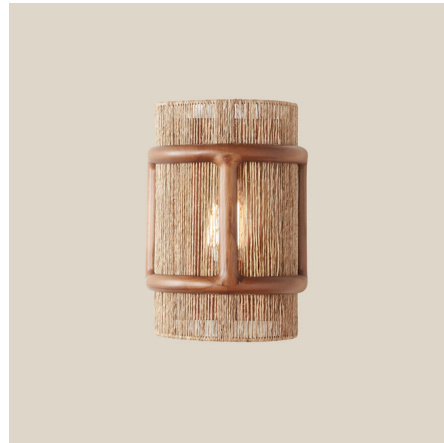

## Noa Wall Sconce

By Woven

### Description

The Noa Wall Sconce brings harmony with a coastal vibe to your interior space. The natural wrapped jute is complemented by a band of beechwood. This piece washes your room with warm shadows of light.

Shown in jute

### Specifications

COLOR	Jute
BODY FINISH	N/A
WATTAGE	4W
DIMMER	Standard 120V
DIMENSIONS	8.5"W x 12.5"H x 7.5"D
BULB NOT INCLUDED	1 x A19/Medium (E26)/4W/120V LED
COUNTRY OF ORIGIN	Viet Nam

CLICK TO VIEW PRODUCT