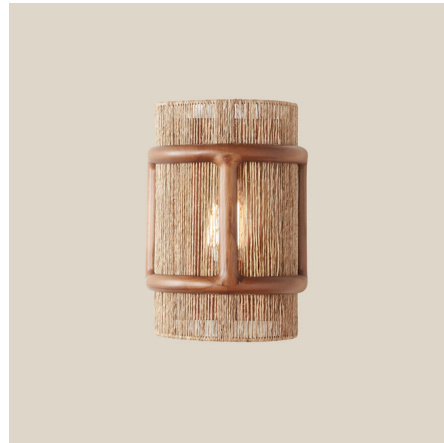

Lightology

lightology.com
866-954-4489
04-21-26

Project: _____

Company: _____

Location: _____ Fixture Type: _____

SPEC #: **WOV1377090**

Approved On: _____ Approved By: _____

Noa Wall Sconce

By Woven

Description

The Noa Wall Sconce brings harmony with a coastal vibe to your interior space. The natural wrapped jute is complemented by a band of beechwood. This piece washes your room with warm shadows of light.

Shown in jute

Specifications

COLOR	Jute
BODY FINISH	N/A
WATTAGE	4W
DIMMER	Standard 120V
DIMENSIONS	8.5"W x 12.5"H x 7.5"D
BULB NOT INCLUDED	1 x A19/Medium (E26)/4W/120V LED
COUNTRY OF ORIGIN	Viet Nam

CLICK TO VIEW PRODUCT