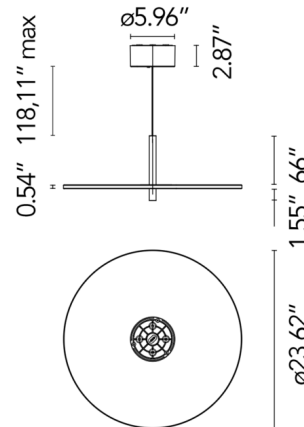

Shown in matte white