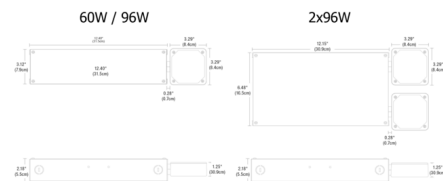

### Description

The Uni TRIM Power Supply is designed for 24 Volt Track Heads, accepts input voltage in a range of 120 - 277VAC and outputs 24VDC power up to 96 watts. Can be used as a dimmable or non-dim Power Supply. Dims down 7% with an ELV dimmer or a 0-10 volt dimmer when two additional wires are connected to the dimmer. The enclosure provides a space inside for electrical connections. Power Supply features short circuit and overload and over temperature protection. Indoor applications only.

### Specifications

COLOR	N/A
BODY FINISH	White
WATTAGE	60W
DIMMER	Universal
DIMENSIONS	12.4"W x 2.18"H x 3.12"D
BULB	N/A

CLICK TO VIEW PRODUCT

Notes: