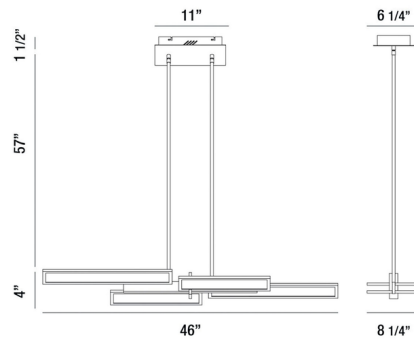

CLICK TO VIEW PRODUCT

Notes: