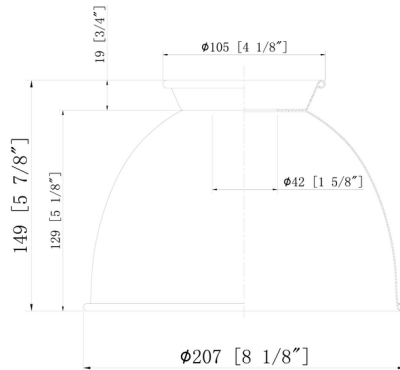

Description

The Adirondack Mini Pendant features a classic dome-shaped shade suspended by a textured black cord and a circular canopy. The top of the dome is adorned with a flared rim for a decorative touch. Note: This is a cord hung pendant and includes 120 inch field adjustable cord.

Shown in matte black

Specifications

COLOR N/A
BODY FINISH Matte Black
WATTAGE 17W
DIMMER Standard 120V
DIMENSIONS 8.5"W x 8.25"H
BULB NOT INCLUDED 1 x Edison ST-Shape/Medium (E26)/17W/120V LED
COUNTRY OF ORIGIN China