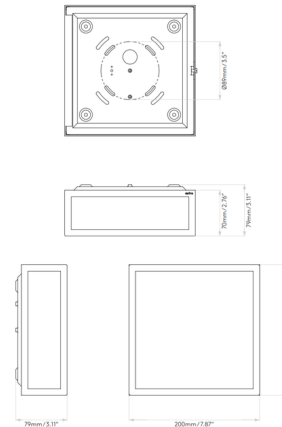

Description

The Mashiko 200 Square Wall Light is a simple piece that works with virtually any style room. Opal glass is complemented by a Polished Chrome finish. Mounts to a 4 inch octagon box.

Shown in polished chrome / opal

Specifications

| | |
|-------------------|-----------------------------------|
| COLOR | Opal |
| BODY FINISH | Polished Chrome |
| WATTAGE | 12W |
| DIMMER | Standard 120V |
| DIMENSIONS | 7.87"W x 3.11"H |
| BULB NOT INCLUDED | 1 x A19/Medium (E26)/12W/120V LED |
| COUNTRY OF ORIGIN | China |