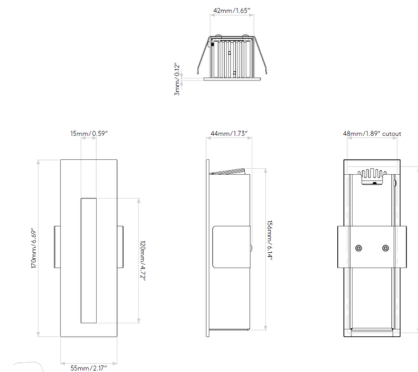

CLICK TO VIEW PRODUCT

Notes: