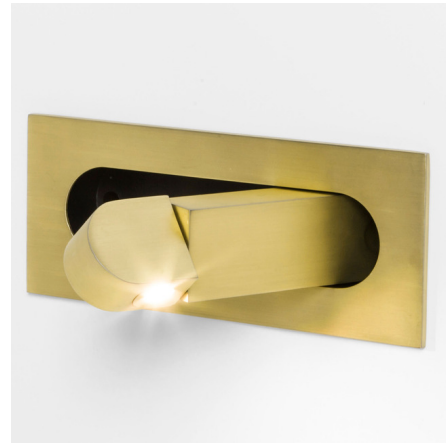

Lightology

lightology.com
866-954-4489
04-22-26

Project: _____
 Company: _____
 Location: _____ Fixture Type: _____
 SPEC #: **AST1377139**
 Approved On: _____ Approved By: _____

Digit Recessed Reading Wall Sconce - Overstock

By Astro Lighting

Description

The Digit Recessed Reading Wall Sconce is perfect where you want directional light. Arm tilts 90 degrees and head rotates 180 degrees. Light turns on when retracted from wall. The body nestles inside when not in use for a virtually flat look. No driver required. Note: Not intended for use with a standard US junction box - Includes IC rated junction box and requires special installation.

Specifications

COLOR	N/A
BODY FINISH	Matte Gold
WATTAGE	3W
DIMMER	Not Dimmable
DIMENSIONS	7.48"W x 3.15"H x 2.68"D
INTEGRATED LED MODULE	1 x LED/3W/120V LED
COUNTRY OF ORIGIN	China

Technical Information

LAMP LIFE	60000 hours
COLOR RENDERING	90 CRI
LAMP COLOR	2700K
LUMENS/WATT	46.33
LUMINOUS FLUX	139 lumens

Shown in matte gold

CLICK TO VIEW PRODUCT

Notes: