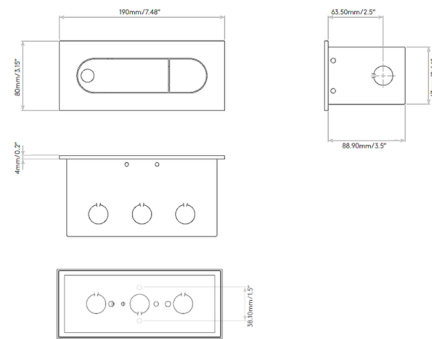

CLICK TO VIEW PRODUCT

Notes: