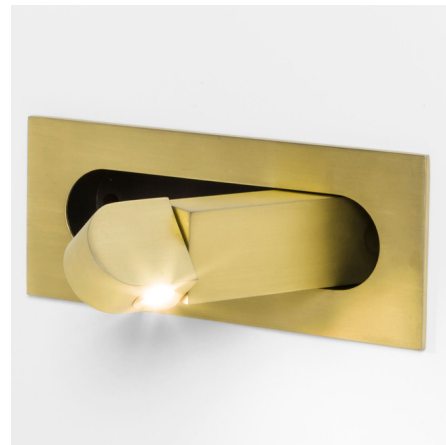

Lightology

lightology.com
866-954-4489
07-01-26

Project: _____

Company: _____

Location: _____ Fixture Type: _____

SPEC #: **AST1377139**

Approved On: _____ Approved By: _____

Digit Recessed Reading Wall Sconce - Overstock

By Astro Lighting

Description

The Digit Recessed Reading Wall Sconce is perfect where you want directional light. Arm tilts 90 degrees and head rotates 180 degrees. Light turns on when retracted from wall. The body nestles inside when not in use for a virtually flat look. No driver required. Note: Not intended for use with a standard US junction box - Includes IC rated junction box and requires special installation.

Specifications

COLOR . . . . . N/A
BODY FINISH . . . . . Matte Gold
WATTAGE 3W
DIMMER . . . . . Not Dimmable
DIMENSIONS . . . . . 7.48"W x 3.15"H x 2.68"D
INTEGRATED LED MODULE . . . . . 1 x LED/3W/120V LED
COUNTRY OF ORIGIN . . . . . China

Technical Information

LAMP LIFE . . . . . 60000 hours
COLOR RENDERING . . . . . 90 CRI
LAMP COLOR 2700K
LUMENS/WATT 46.33
LUMINOUS FLUX . . . . . 139 lumens

Shown in matte gold