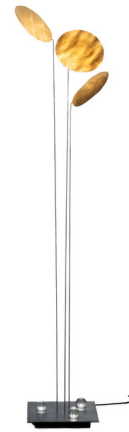

## NuuNu Floor Lamp

By Ingo Maurer

### Description

The NuuNu Floor Lamp is a poetic design object that showcases the interplay of light with a trio of reflective golden paper discs. Each disc is supported by a thin stainless steel rod and is illuminated from below by a trio of LEDs within crystal glass spheres on the base of the lamp. The discs can be turned and angled to adjust the reflections and shadows. A dimmer switch on the cord controls the LEDs' brightness, which also warm in color from 3000K to 1800K as they are dimmed.

### Specifications

COLOR . . . . . Gold Leaf  
BODY FINISH . . . . . Black  
WATTAGE . . . . . 18W  
DIMMER . . . . . Included  
DIMENSIONS . . . . . 12.6"W x 72.8"H x 12.6"D  
INTEGRATED LED MODULE . . . . . 3 x LED/6W/120V LED  
COUNTRY OF ORIGIN . . . . . Germany

### Technical Information

COLOR RENDERING . . . . . 90 CRI  
LAMP COLOR . . . . . 3000K Warm Dim  
LUMENS/WATT . . . . . 196.83  
LUMINOUS FLUX . . . . . 1181 lumens

Shown in black / gold leaf

72.8"

CLICK TO VIEW PRODUCT