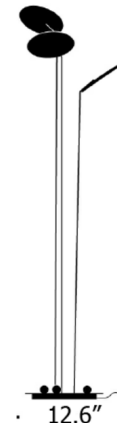

### Description

The NuuNu Floor Lamp is a poetic design object that showcases the interplay of light with a trio of reflective golden paper discs. Each disc is supported by a thin stainless steel rod and is illuminated from below by a trio of LEDs within crystal glass spheres on the base of the lamp. The discs can be turned and angled to adjust the reflections and shadows. A dimmer switch on the cord controls the LEDs' brightness, which also warm in color from 3000K to 1800K as they are dimmed.

### Specifications

COLOR . . . . . Gold Leaf  
BODY FINISH . . . . . Black  
WATTAGE . . . . . 18W  
DIMMER . . . . . Included  
DIMENSIONS . . . . . 12.6"W x 72.8"H x 12.6"D  
INTEGRATED LED MODULE . . . . . 3 x LED/6W/120V LED  
COUNTRY OF ORIGIN . . . . . Germany

### Technical Information

COLOR RENDERING . . . . . 90 CRI  
LAMP COLOR . . . . . 3000K Warm Dim  
LUMENS/WATT . . . . . 196.83  
LUMINOUS FLUX . . . . . 1181 lumens

Shown in black / gold leaf

72.8"

CLICK TO VIEW PRODUCT