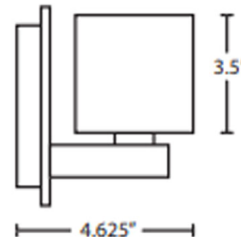

CLICK TO VIEW PRODUCT

Notes: