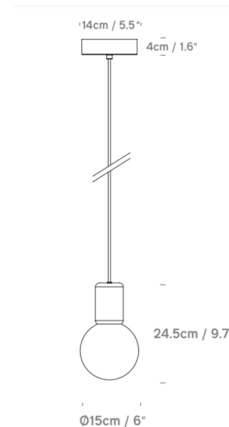

CLICK TO VIEW PRODUCT

Notes: