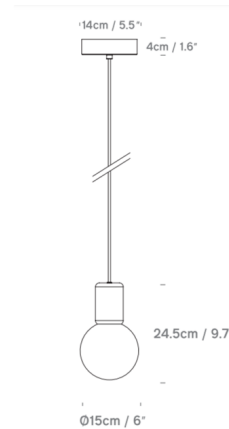

CLICK TO VIEW PRODUCT

Notes: