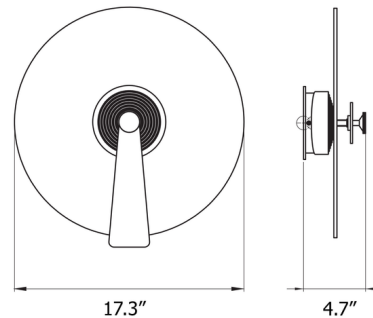

By DCW Editions

Description

The Pan Wall Sconce is a work of art that will elevate any contemporary space. It features a clear acrylic disc held against the wall with a Black aluminum frame. A center button mechanism acts as both a dimmer and allows for directional control, creating the perfect wash of light across any wall space. NOTE: This is a discontinued model and limited to quantity on hand.

Shown in black / clear

Specifications

COLOR Clear
BODY FINISH Black
WATTAGE 6W
DIMMER Included
DIMENSIONS 17.3"W x 17.3"H x 4.7"D
INTEGRATED LED MODULE 1 x LED/6W/120V LED
COUNTRY OF ORIGIN China

Technical Information