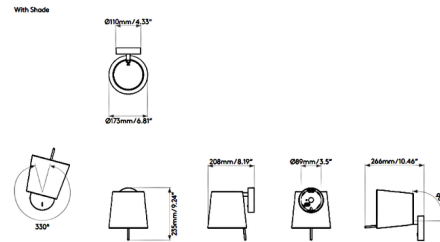

### Description

The Mitsu Wall Sconce features a clean and simple design complemented by a small cylinder shaped fabric shade. The head of the lamp can rotate allowing you to direct the light to where you need it most. Tilt adjustable angle 90 degrees. Rotation adjustable angle 330 degrees. On/off switch on canopy. Mounts to 4 inch octagon junction box.

### Specifications

COLOR	Oyster
BODY FINISH	Bronze
WATTAGE	12W
DIMMER	N/A
DIMENSIONS	6.81"W x 9.25"H x 8.19"D
BULB NOT INCLUDED	1 x A19/Medium (E26)/12W/120V LED
COUNTRY OF ORIGIN	China

CLICK TO VIEW PRODUCT