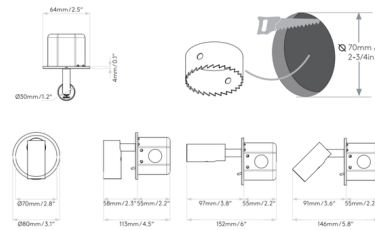

Description

The Micro Recessed Wall Sconce is designed with a low profile finished in a variety of finishes. Features on/off switch on backplate. Integral LED module and driver. 2.75 inch cutout. Note: Fixture is recessed into wall and does not mount to a standard US junction box. Includes junction box.

Shown in matt nickel

Specifications

COLOR	N/A
BODY FINISH	Matt Nickel
WATTAGE	3.2W
DIMMER	Low Voltage Electronic
DIMENSIONS	3.1"W x 3.1"H x 3.8"D
INTEGRATED LED MODULE	1 x LED/3.2W/120V LED
COUNTRY OF ORIGIN	China