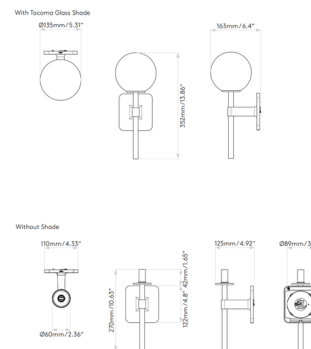

#### 13.86" Sconce

### Specifications

COLOR	White Ribbed
BODY FINISH	Polished Chrome
WATTAGE	3.5W
DIMMER	Low Voltage Electronic
DIMENSIONS	5.31"W x 13.86"H x 6.4"D
BULB NOT INCLUDED	1 x JCD/G9/3.5W/120V LED
COUNTRY OF ORIGIN	China