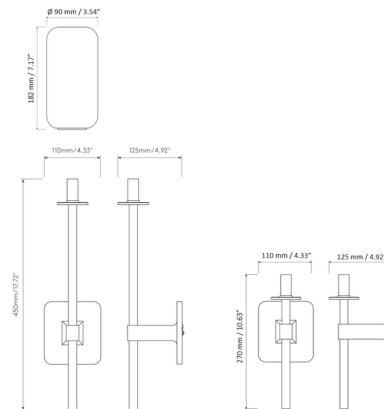

Shown in antique brass / white

Specifications

COLOR	N/A
BODY FINISH	Antique Brass / White
WATTAGE	3.5W
DIMMER	Low Voltage Electronic
DIMENSIONS	4.33"W x 15.91"H x 5.51"D
BULB NOT INCLUDED	1 x JCD/G9/3.5W/120V LED
COUNTRY OF ORIGIN	China