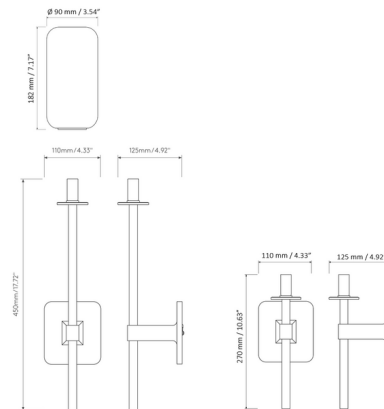

### Specifications

COLOR	N/A
BODY FINISH	Antique Brass / White
WATTAGE	3.5W
DIMMER	Low Voltage Electronic
DIMENSIONS	4.33"W x 15.91"H x 5.51"D
BULB NOT INCLUDED	1 x JCD/G9/3.5W/120V LED
COUNTRY OF ORIGIN	China