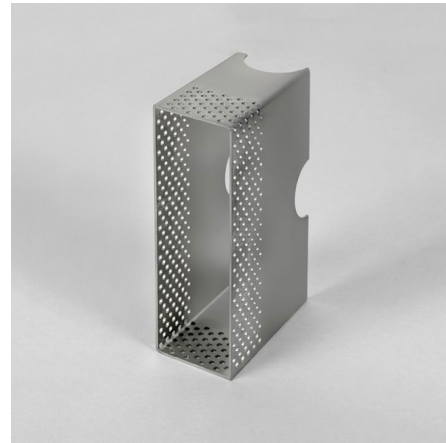

Lightology

lightology.com
866-954-4489
05-24-26

Project: _____

Company: _____

Location: _____ Fixture Type: _____

SPEC #: **AST1377176**

Approved On: _____ Approved By: _____

Borgo 55 Recessed Wall Box - Overstock By Astro Lighting

Description

Recessed Wall Box designed for use with Astro Lighting Borgo 55 recessed step light.

Shown in zinc

Specifications

COLOR	N/A
BODY FINISH	Zinc
WATTAGE	N/A
DIMMER	N/A
DIMENSIONS	2.05"W x 6.5"H x 3.94"D
BULB	N/A
COUNTRY OF ORIGIN	China