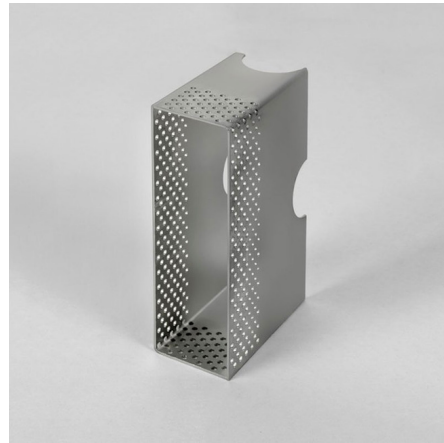

Lightology

lightology.com
866-954-4489
05-22-26

Project: _____

Company: _____

Location: _____ Fixture Type: _____

SPEC #: **AST1377176**

Approved On: _____ Approved By: _____

Borgo 55 Recessed Wall Box - Overstock By Astro Lighting

Description

Recessed Wall Box designed for use with Astro Lighting Borgo 55 recessed step light.

Shown in zinc

Specifications

COLOR	N/A
BODY FINISH	Zinc
WATTAGE	N/A
DIMMER	N/A
DIMENSIONS	2.05"W x 6.5"H x 3.94"D
BULB	N/A
COUNTRY OF ORIGIN	China