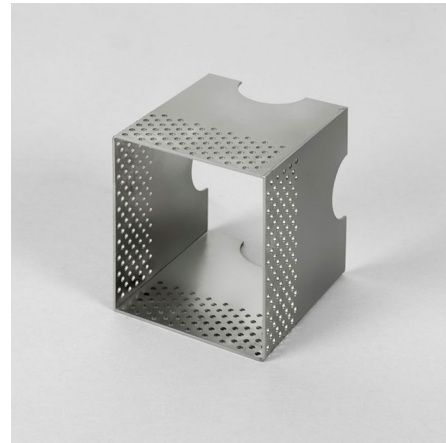

Lightology

lightology.com
866-954-4489
05-24-26

Project: _____

Company: _____

Location: _____ Fixture Type: _____

SPEC #: **AST1377177**

Approved On: _____ Approved By: _____

Borgo 90 Recessed Wall Box - Overstock By Astro Lighting

Description

Recessed Wall Box designed for use with Astro Lighting Borgo 90 recessed step light.

Shown in zinc

Specifications

COLOR	N/A
BODY FINISH	Zinc
WATTAGE	N/A
DIMMER	N/A
DIMENSIONS	3.43"W x 4.25"H x 3.94"D
BULB	N/A
COUNTRY OF ORIGIN	China