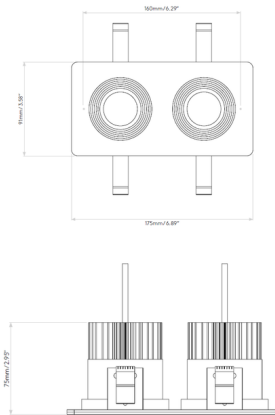

CLICK TO VIEW PRODUCT

Notes: