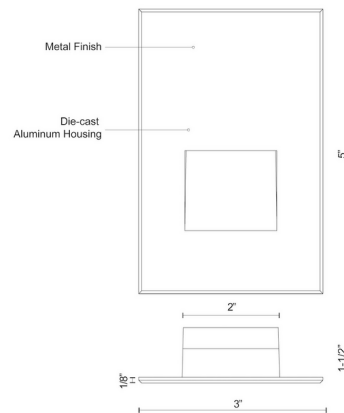

CLICK TO VIEW PRODUCT

Notes: