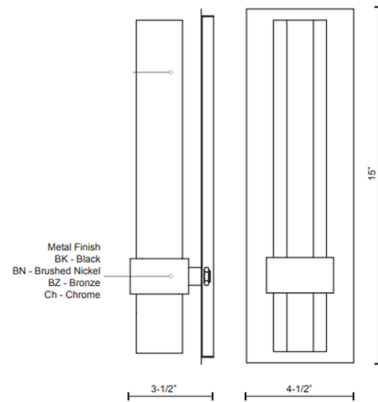

CLICK TO VIEW PRODUCT

Notes: