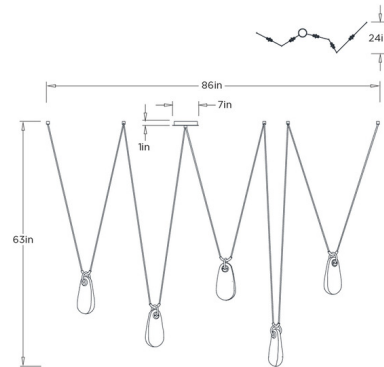

CLICK TO VIEW PRODUCT

Notes: