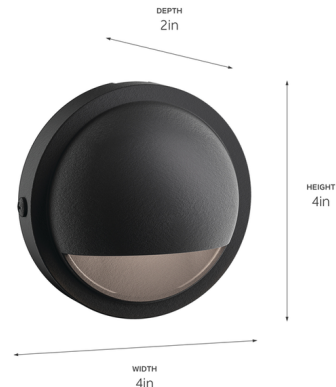

Lightology

lightology.com
866-954-4489
04-28-26

Project: _____

Company: _____

Location: _____ Fixture Type: _____

SPEC #: **KHR1377206**

Approved On: _____ Approved By: _____

12V Half Moon LED Deck Light - Overstock By Kichler

Description

The 12V Half Moon LED Deck Light has an understated transitional style, blending well into many outdoor settings including decks and patios. Note: A magnetic landscape transformer is required, sold separately. This fixture is to be used only with a transformer rated a maximum of 300W (25 amps) 15V.

Shown in textured architectural bronze

Specifications

COLOR	N/A
BODY FINISH	Textured Architectural Bronze
WATTAGE	0.9W
DIMMER	Not Dimmable
DIMENSIONS	4"W x 4"H x 2"D
INTEGRATED LED MODULE	1x LED/0.86W/12V LED
COUNTRY OF ORIGIN	China