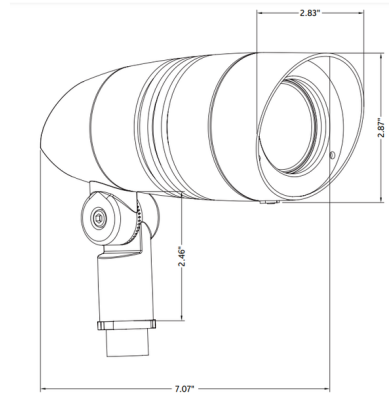

Description

The C-Series Accent Light is a 120V-277V universal voltage integrated LED small accent light with built in surge protection. Available in three beam angle options. Features an integrated cowl, all-metal durable housing in a textured polyester powder coat finish. Built for high use and high wear that includes vandal proof hardware. Includes 3 gel filled twist-on wire connectors.

Shown in textured architectural bronze

Specifications

COLOR	N/A
BODY FINISH	Textured Architectural Bronze
WATTAGE	10W
DIMMER	Not Dimmable
DIMENSIONS	2.75"W x 5.25"H x 7"D
INTEGRATED LED MODULE	1 x LED/10W/120-277V LED

Technical Information

LAMP LIFE	60000 hours
BEAM ANGLE	15°
COLOR RENDERING	80 CRI
LAMP COLOR	3000K
LUMENS/WATT	75.00
LUMINOUS FLUX	750 lumens

CLICK TO VIEW PRODUCT

Notes: