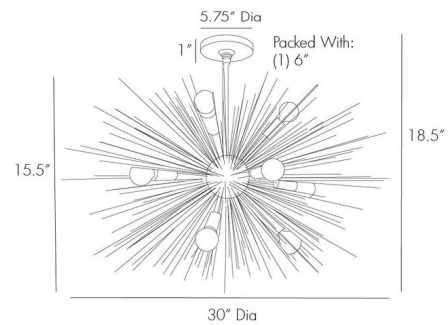

### Description

Especially designed for spaces with lower ceilings, the starburst Zanadoo Chandelier features a steel frame finished in antique brass. Damp-rated, although limited covered outdoor conditions may affect finish.

### Specifications

COLOR	N/A
BODY FINISH	Antique Brass
WATTAGE	480W
DIMMER	Standard 120V
DIMENSIONS	30"W x 18.5"H
BULB NOT INCLUDED	12 x G16.5/Candelabra (E12)/40W/120V Incandescent
OTHER BULB OPTIONS	12 x G16.5/Candelabra (E12)/120V LED