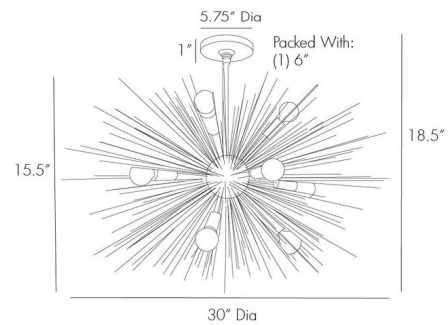

By Arteriors Home

Description

Especially designed for spaces with lower ceilings, the starburst Zanadoo Chandelier features a steel frame finished in antique brass. Damp-rated, although limited covered outdoor conditions may affect finish.

Shown in antique brass

Specifications

COLOR	N/A
BODY FINISH	Antique Brass
WATTAGE	480W
DIMMER	Standard 120V
DIMENSIONS	30"W x 18.5"H
BULB NOT INCLUDED	12 x G16.5/Candelabra (E12)/40W/120V Incandescent
OTHER BULB OPTIONS	12 x G16.5/Candelabra (E12)/120V LED