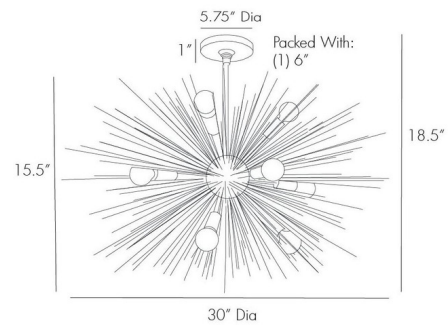

Description

Especially designed for spaces with lower ceilings, the starburst Zanadoo Chandelier features a steel frame finished in antique brass. Damp-rated, although limited covered outdoor conditions may affect finish.

Shown in antique brass

Specifications

COLOR	N/A
BODY FINISH	Antique Brass
WATTAGE	480W
DIMMER	Standard 120V
DIMENSIONS	30"W x 18.5"H
BULB NOT INCLUDED	12 x G16.5/Candelabra (E12)/40W/120V Incandescent
OTHER BULB OPTIONS	12 x G16.5/Candelabra (E12)/120V LED