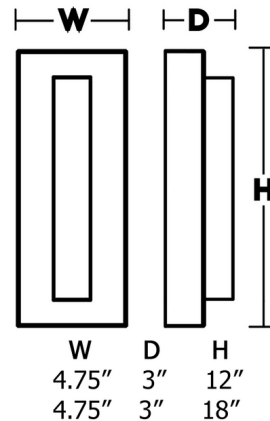

Description

The elegant Beam Color-Select Outdoor Wall Sconce features modern clean lines set with durable acrylic. With just a hint of sparkle, the bubble acrylic softly filters the light, providing gentle illumination. LED color selectable options include 2700K, 3000K, 3500K, 4000K, and 5000K (CCT). TRIAC and ELV dimming at 120V and 0-10V dimming at 277V.

Specifications

COLOR	Clear
BODY FINISH	Black
WATTAGE	10W
DIMMER	Low Voltage Electronic
DIMENSIONS	4.75"W x 12"H x 3"D
INTEGRATED LED MODULE	1 x LED/10W/120-277V LED
COUNTRY OF ORIGIN	China

Technical Information

LAMP LIFE	50000 hours
COLOR RENDERING	90 CRI
LAMP COLOR	5000K
LUMENS/WATT	45.00
LUMINOUS FLUX	450 lumens

Shown in black / clear

CLICK TO VIEW PRODUCT

Notes: