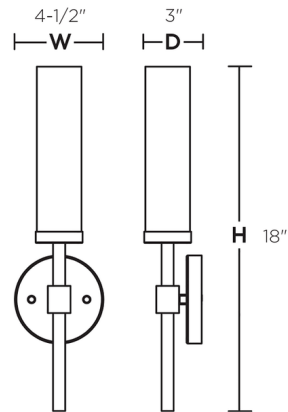

Shown in satin nickel / clear

Specifications

COLOR	Clear
BODY FINISH	Satin Nickel
WATTAGE	9W
DIMMER	Standard 120V
DIMENSIONS	4.5"W x 18"H x 3"D
BULB NOT INCLUDED	1 x T10/Medium (E26)/9W/120V LED
COUNTRY OF ORIGIN	Viet Nam