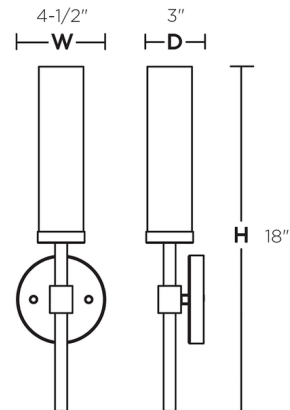

### Specifications

COLOR . . . . . Clear  
BODY FINISH . . . . . Satin Nickel  
WATTAGE . . . . . 9W  
DIMMER . . . . . Standard 120V  
DIMENSIONS . . . . . 4.5"W x 18"H x 3"D  
BULB NOT INCLUDED . . . . . 1 x T10/Medium (E26)/9W/120V LED  
COUNTRY OF ORIGIN . . . . . Viet Nam