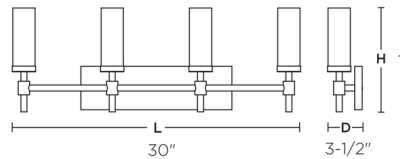

Shown in satin nickel / clear

Specifications

COLOR	Clear
BODY FINISH	Satin Nickel
WATTAGE	21W
DIMMER	Standard 120V
DIMENSIONS	24"W x 10.8"H x 3.6"D
BULB NOT INCLUDED	3 x T10/Medium (E26)/7W/120V LED
COUNTRY OF ORIGIN	Viet Nam