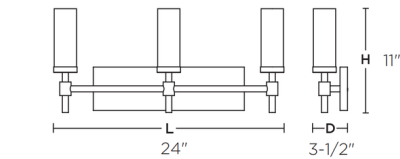

Shown in satin nickel / clear

Specifications

COLOR	Clear
BODY FINISH	Satin Nickel
WATTAGE	21W
DIMMER	Standard 120V
DIMENSIONS	24"W x 10.8"H x 3.6"D
BULB NOT INCLUDED	3 x T10/Medium (E26)/7W/120V LED
COUNTRY OF ORIGIN	Viet Nam